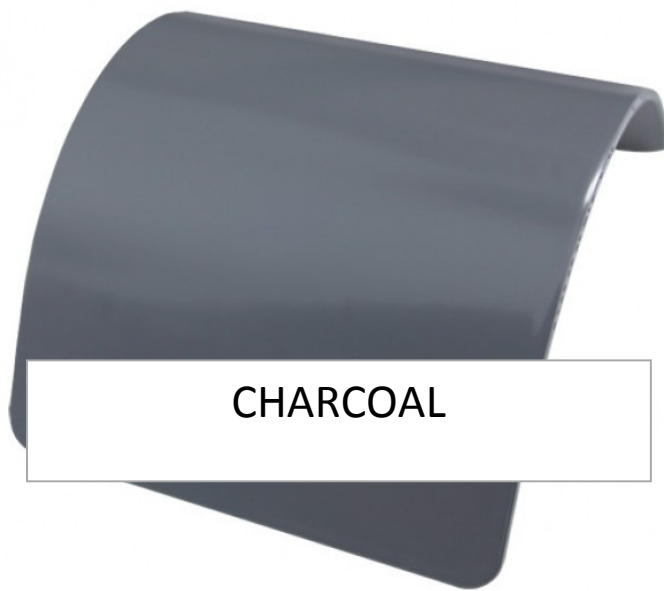

STANDARD IRL

POWDERCOAT COLOURS

STANDARD BLACK RIPPLE

SILVER STAR

GRAPHITE RIPPLE

GREY HAMMERTONE

CHARCOAL

ARCTIC WHITE

NB: Colour may vary slightly from actual image

Images are zoomed in considerably to show texture/ colourways