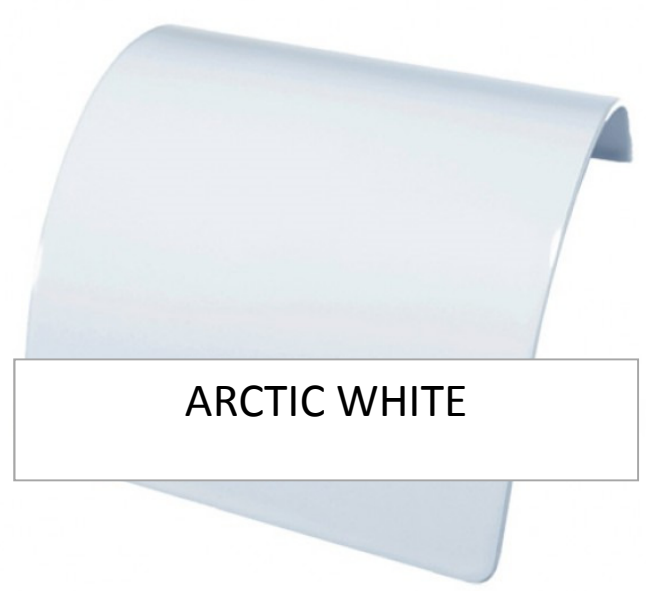

STANDARD IRL

POWDERCOAT COLOURS

STANDARD BLACK RIPPLE

SILVER STAR

GRAPHITE RIPPLE

GREY HAMMERTONE

CHARCOAL

ARCTIC WHITE

NB: Colour may vary slightly from actual image

Images are zoomed in considerably to show texture/ colourways